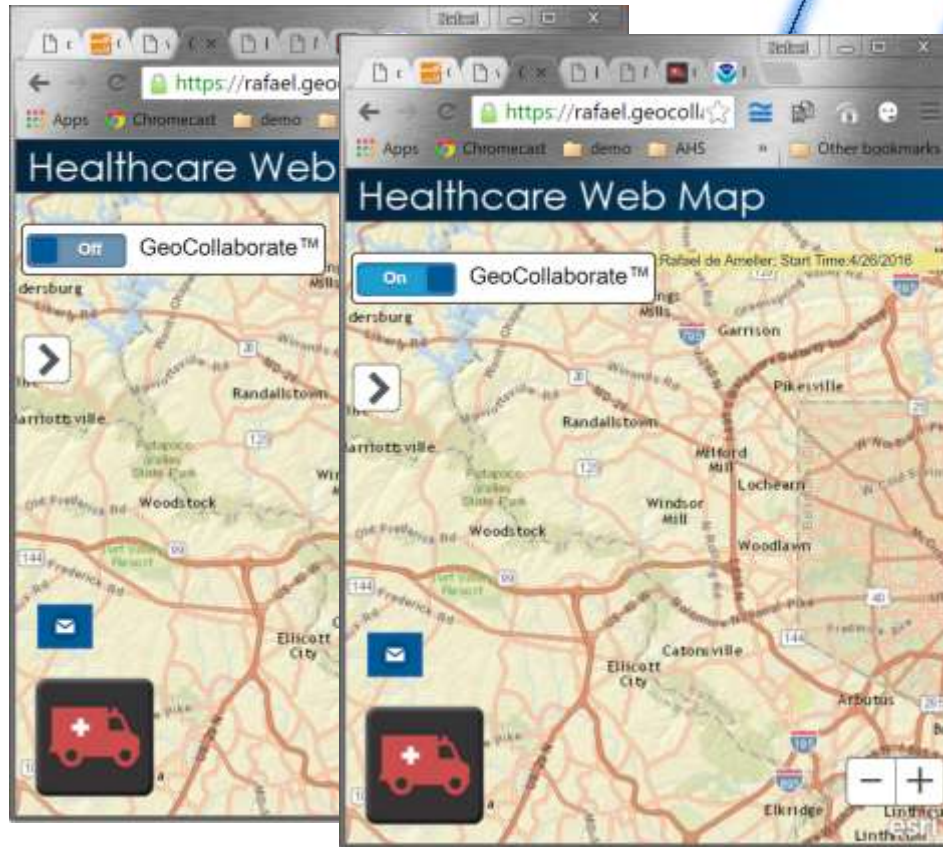

Making map data, platforms and applications interoperable

GeoCollaborate™

Rafael de Ameller

CTO StormCenter Communications, NASA and NOAA contractor

4/27/2016 GeoBuiz Summit

rafael@stormcenter.com

<https://Rafael.GeoCollaborate.com>

Any (modern) browser
on your device (traditional or mobile)

Landscape experience is best
Deploy side menu
Toggle layers relevant to workflow

<https://Rafael.GeoCollaborate.com> GeoCollaborate!

Turn GeoCollaborate ON