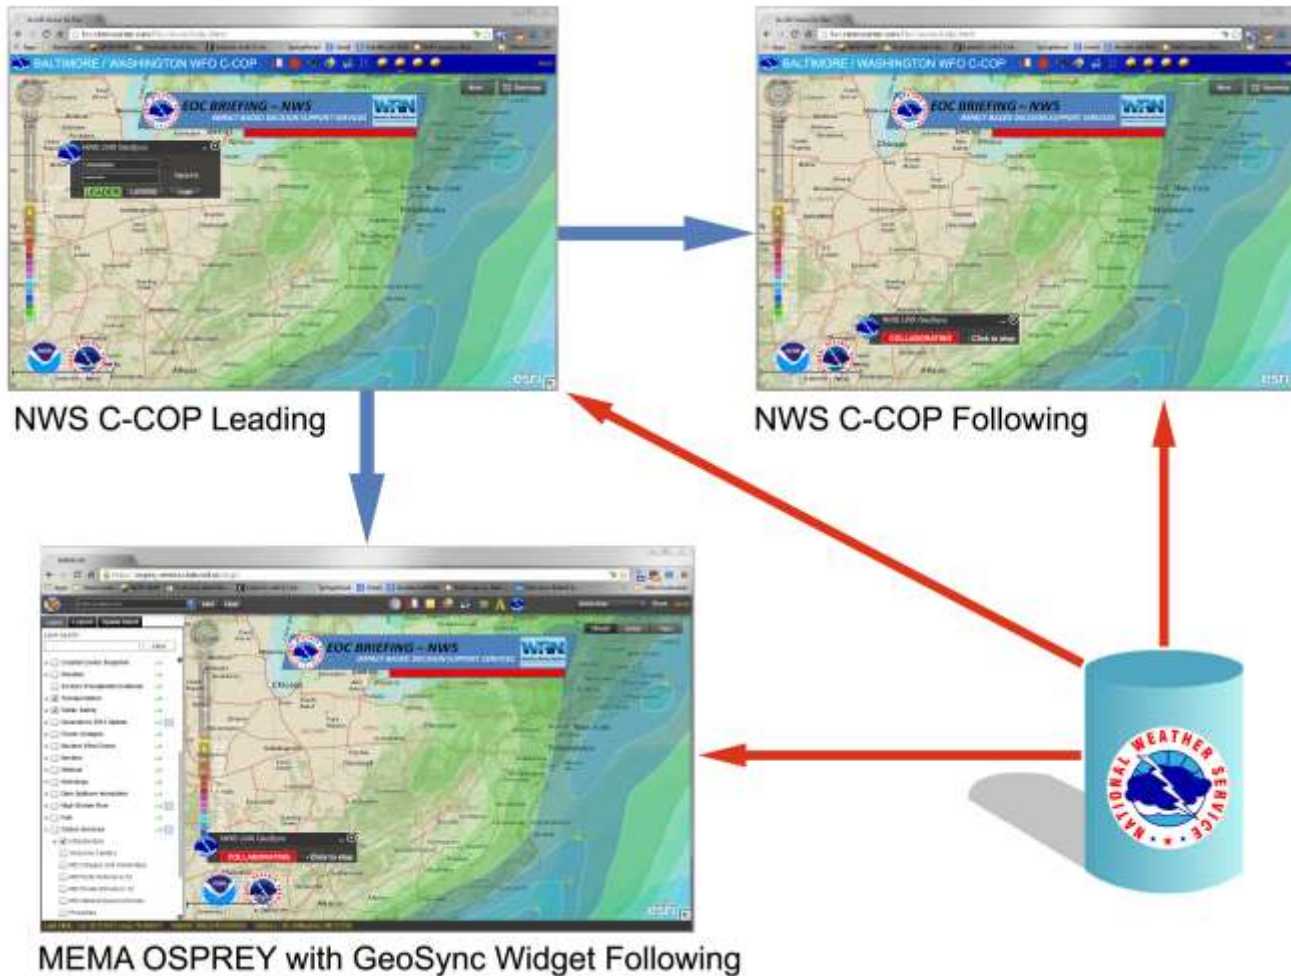

Making map data, platforms and applications interoperable

GeoCollaborate™

Rafael de Ameller

CTO StormCenter Communications, NASA and NOAA contractor

4/27/2016 GeoBuiz Summit

rafael@stormcenter.com

<https://Rafael.GeoCollaborate.com>

Any (modern) browser
on your device (traditional or mobile)

Landscape experience is best
Deploy side menu
Toggle layers relevant to workflow

<https://Rafael.GeoCollaborate.com> GeoCollaborate!

Turn GeoCollaborate ON

Turn OFF to regain control

Extra slide: New Capabilities and Functions

Extra slide: New Capabilities and Functions